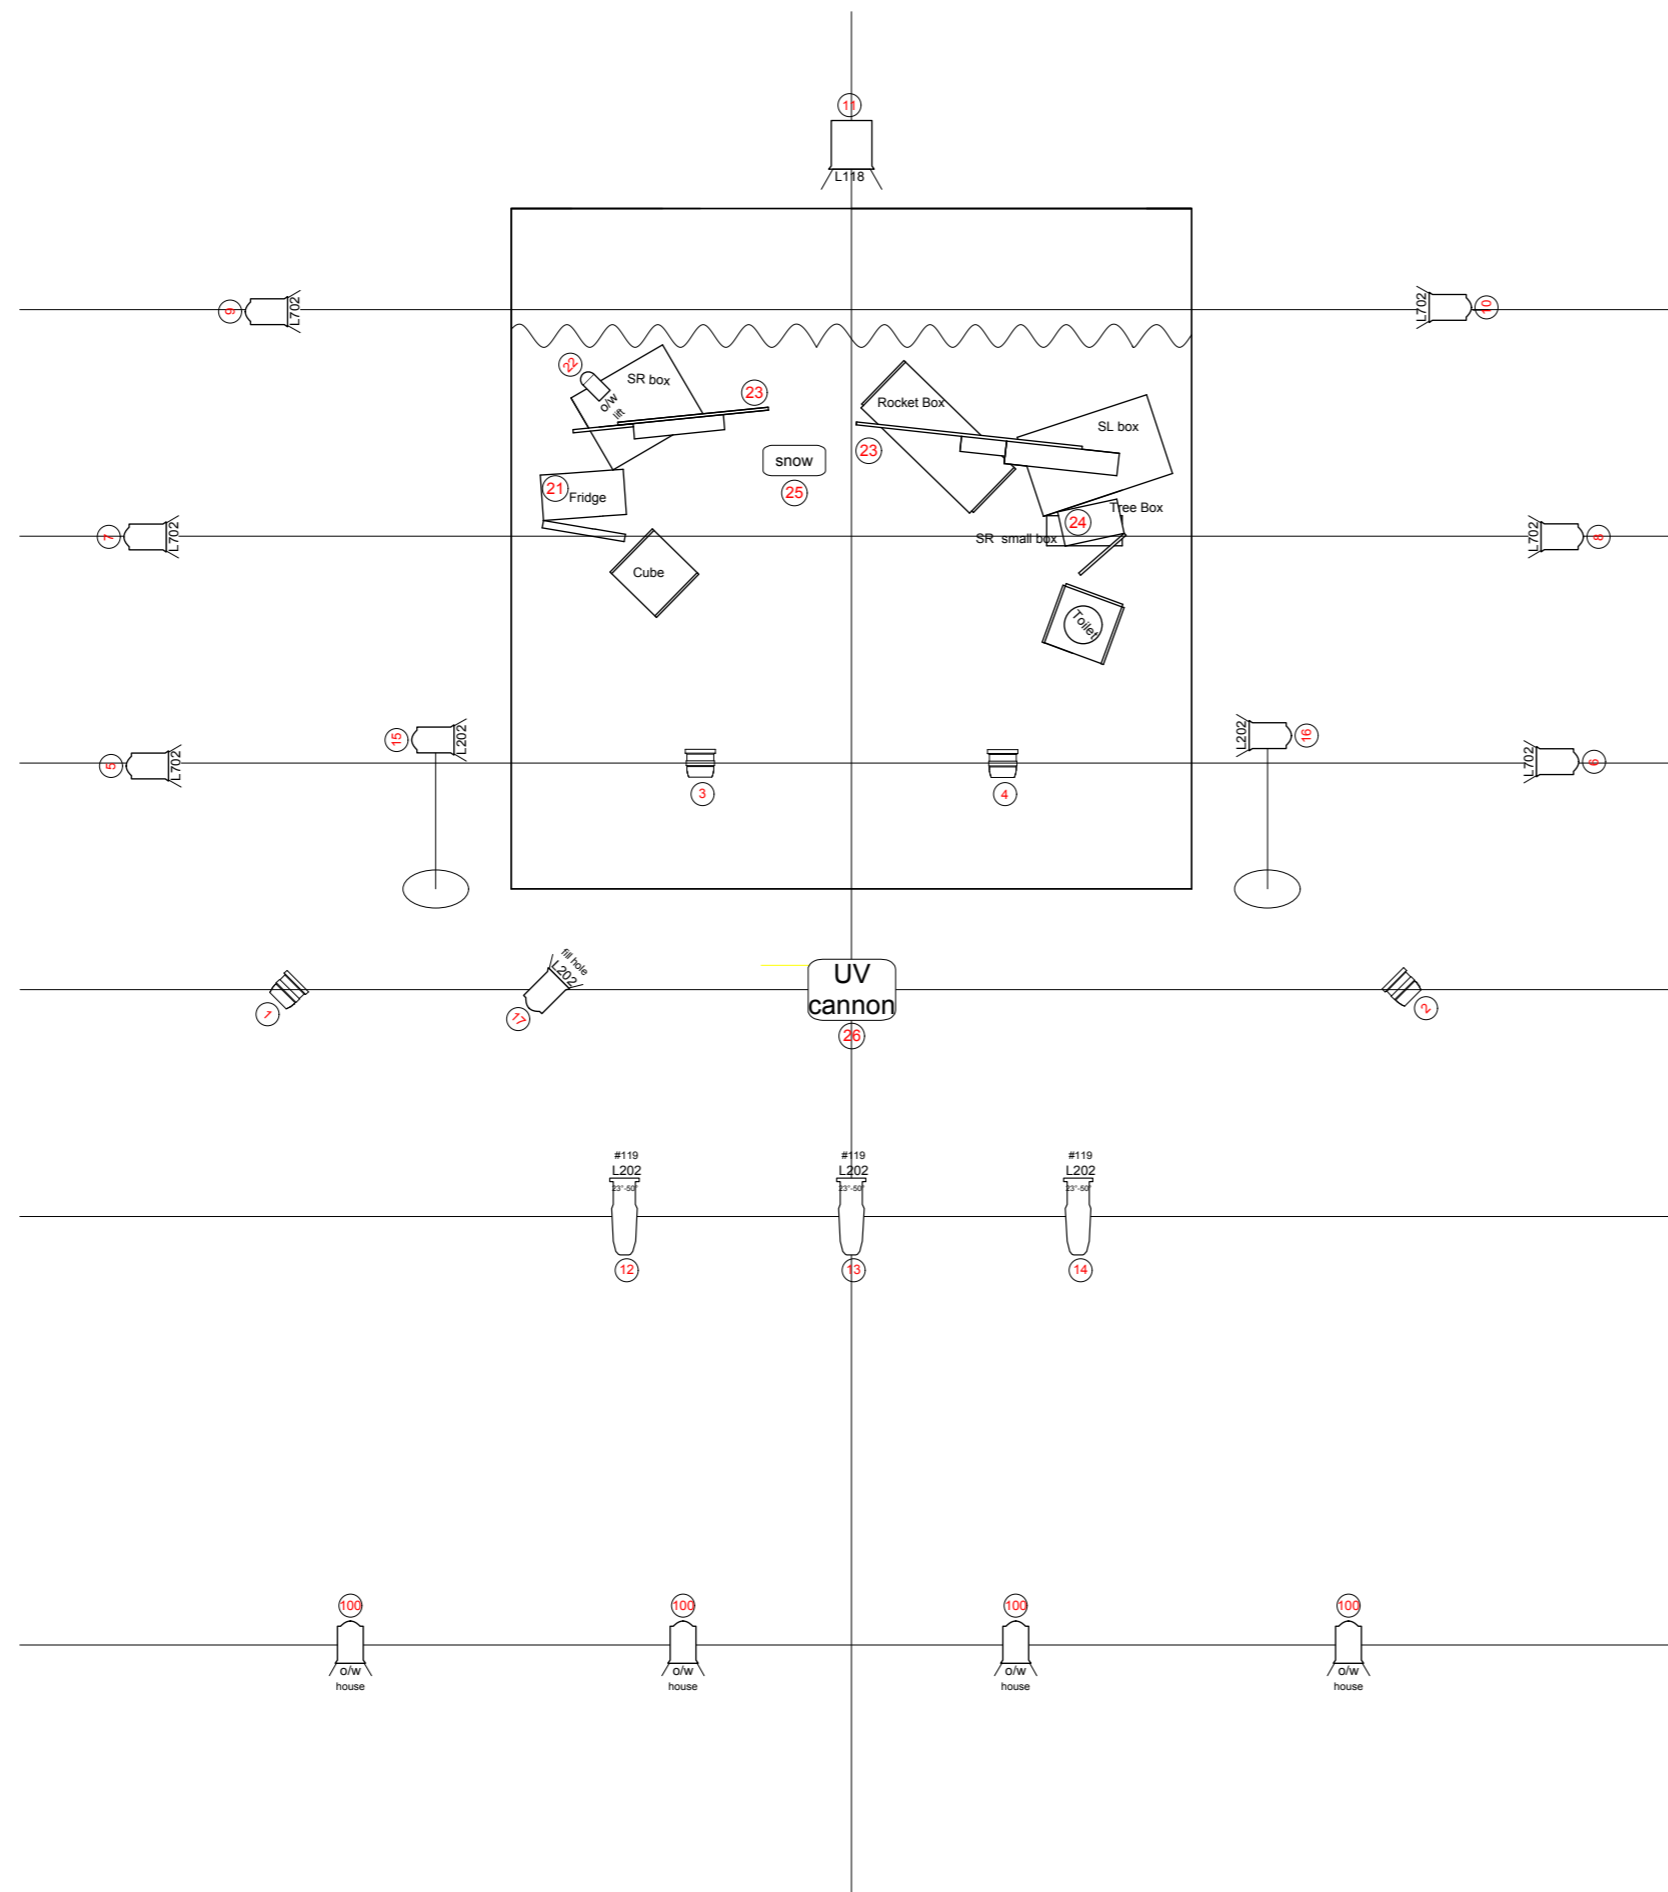

1 2 3 4 5 6 7 8

A

A

B

B

C

C

D

D

E

E

F

F

LEGEND

- Prolight StudioCOB (toured)
- Selecon Acclaim F with rotating barndoors
- Strand SL 23/50
- 12V Birdie (toured)

PRACTICALS

- 21 Fridge light
- 22 Lift light
- 23 Stars
- 24 Toaster
- 25 Snow
- 26 UV

	Company	Fish & Game	Scale	1:50@A2
	Show Title	Polar Bears Go Up	Date Drawn	28/4/16
	Creative Team	Director: Lee Lyford Design: Claire Halleran Music: Greg Sinclair Lighting: Kate Bonney	Do not scale. Verify all measurements on site. This drawing, and the design it represents, are copyright of the lighting designer. Unauthorised reproduction and use is strictly prohibited. This drawing represents design intent and concept only. The designer is responsible for the visual aspects of this production only, and all specifications provided relate solely to the appearance of the lighting and not to matters of electrical and/or structural safety. The designer is not qualified to determine the electrical or structural appropriateness of the design, and will not assume responsibility for damages resulting through improper engineering and/or implementation of this lighting design.	

1 2 3 4 5 6 7 8